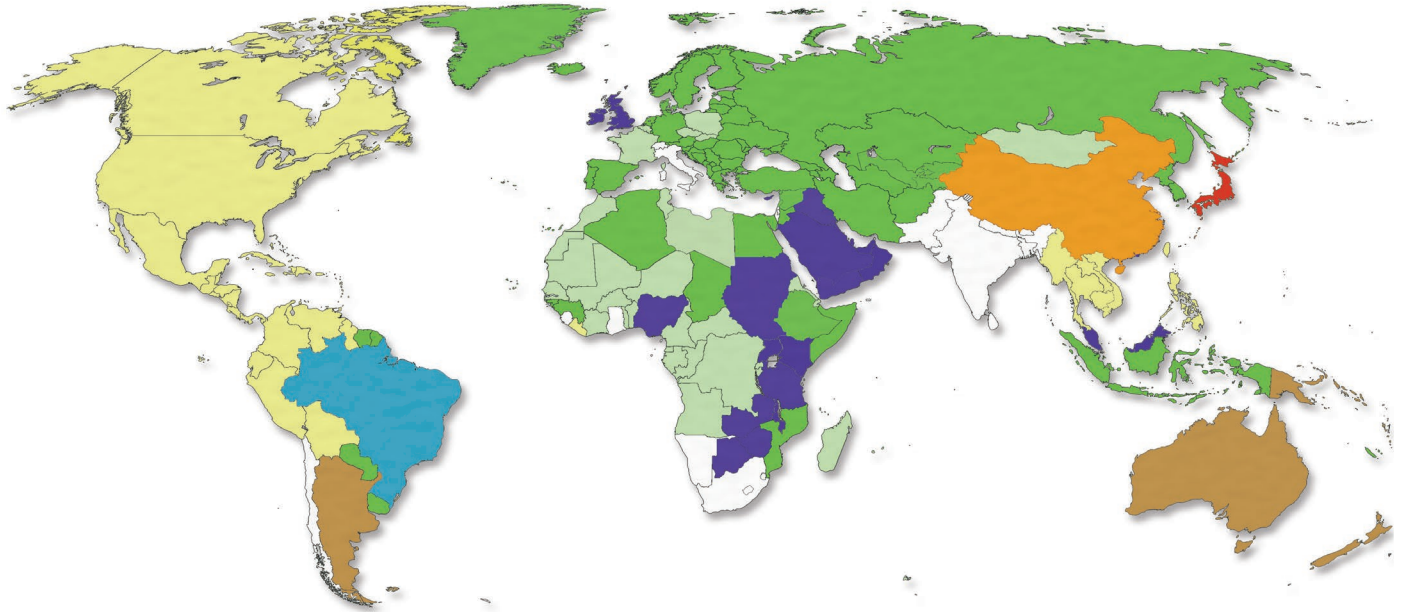

Throughout the world, many types of electrical outlets are in use. As you can see on the map beneath, eight different types are the most common, all of which we offer. All these types are identified by a letter, beneath the map you can see what letter corresponds to your country:

Some examples of the different types we offer:

**Original (type N)**  
Used in Brazil

**Original (type G)**  
Used in e.g. the UK, the U.A.E.,  
Hong Kong, Singapore,...

**Original (type A/I)**  
Used in e.g. China